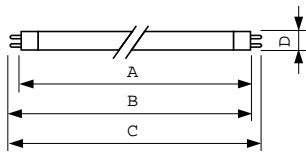

Lamp Current (Nom)	0.160 A
Voltage (Nom)	42 V
Controls and Dimming	
Dimmable	Yes
Approval and Application	
Energy Efficiency Label (EEL)	B
Mercury (Hg) Content (Nom)	4.4 mg
Energy Consumption kWh/1000 h	7 kWh
Product Data	
Full product code	871150071583827
Order product name	TL Mini 6W/33-640 FAM/10X25BOX
EAN/UPC - Product	8711500715838
Order code	928000503340
Numerator - Quantity Per Pack	1
Numerator - Packs per outer box	250
Material Nr. (12NC)	928000503340
Net Weight (Piece)	21.000 g

TL Mini Standard Colours

ILCOS Code

FD-6/41/2B-E-G5

Warnings and Safety

- A lamp breaking is extremely unlikely to have any impact on your health. If a lamp breaks, ventilate the room for 30 minutes and remove the parts, preferably with gloves. Put them in a sealed plastic bag and take it to your local waste facilities for recycling. Do not use a vacuum cleaner.

Dimensional drawing

Product	D (max)	A (max)	B (max)	B (min)	C (max)
TL Mini 6W/33-640 FAM/ 10X25BOX	16 mm	212.1 mm	219.2 mm	216.8 mm	226.3 mm

TL Mini 6W/33-640

Photometric data

Lightcolor /33-640

Lightcolor /33-640