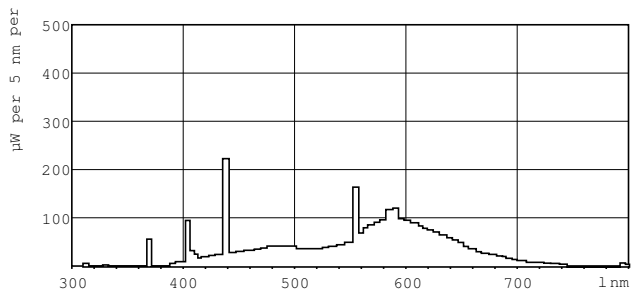

Product data

General Information	
Cap-Base	G5 [G5]
Life to 10% Failures (Nom)	5000 h
Life to 50% Failures (Nom)	10000 h
Life to 50% Failures Preheat (Nom)	10000 h
System Description	-
Light Technical	
Color Code	33-640
Luminous Flux (Nom)	260 lm
Color Designation	Cool White (CW)
Lumen Maintenance 10000 h (Nom)	58 %
Lumen Maintenance 2000 h (Nom)	75 %
Lumen Maintenance 5000 h (Nom)	70 %
Correlated Color Temperature (Nom)	4100 K
Luminous Efficacy (rated) (Nom)	43 lm/W
Color Rendering Index (Nom)	60
Operating and Electrical	
Power (Rated) (Nom)	6.0 W

Lamp Current (Nom)	0.160 A
Voltage (Nom)	42 V
Controls and Dimming	
Dimmable	Yes
Approval and Application	
Energy Efficiency Label (EEL)	B
Mercury (Hg) Content (Nom)	4.4 mg
Energy Consumption kWh/1000 h	7 kWh
Product Data	
Full product code	871150071583827
Order product name	TL Mini 6W/33-640 FAM/10X25BOX
EAN/UPC - Product	8711500715838
Order code	928000503340
Numerator - Quantity Per Pack	1
Numerator - Packs per outer box	250
Material Nr. (12NC)	928000503340
Net Weight (Piece)	21.000 g

Dimensional drawing

Product	D (max)	A (max)	B (max)	B (min)	C (max)
TL Mini 6W/33-640 FAM/ 10X25BOX	16 mm	212.1 mm	219.2 mm	216.8 mm	226.3 mm

TL Mini 6W/33-640

Photometric data

Lightcolor /33-640

Lightcolor /33-640