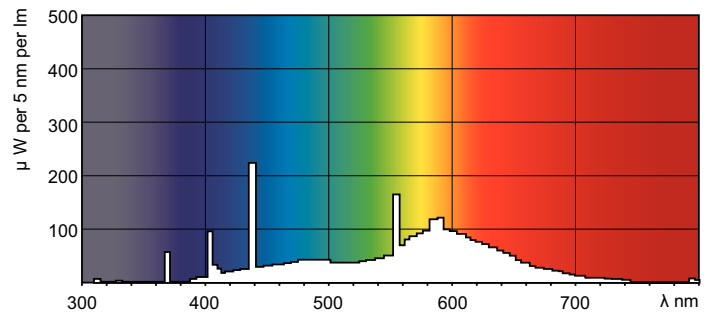

Product data

General Information	
Cap-Base	G5 [G5]
Life to 10% Failures (Nom)	5000 h
Life to 50% Failures (Nom)	10000 h
Life to 50% Failures Preheat (Nom)	10000 h
System Description	-
Light Technical	
Color Code	33-640
Luminous Flux (Nom)	260 lm
Color Designation	Cool White (CW)
Lumen Maintenance 10000 h (Nom)	58 %
Lumen Maintenance 2000 h (Nom)	75 %
Lumen Maintenance 5000 h (Nom)	70 %
Correlated Color Temperature (Nom)	4100 K
Luminous Efficacy (rated) (Nom)	43 lm/W
Color Rendering Index (Nom)	60
Operating and Electrical	
Power (Rated) (Nom)	6.0 W

Dimensional drawing

Product	D (max)	A (max)	B (max)	B (min)	C (max)
TL Mini 6W/33-640 FAM/ 10X25BOX	16 mm	212.1 mm	219.2 mm	216.8 mm	226.3 mm

TL Mini 6W/33-640

Photometric data

Lightcolor /33-640

Lightcolor /33-640