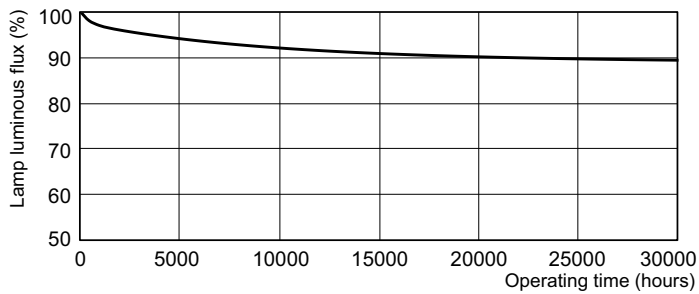

TL-D LIFEMAX Super 80

Dimensional drawing

Product	D (max)	A (max)	B (max)	B (min)	C (max)
TL-D 58W/840 1SL/25	28 mm	1500.0 mm	1507.1 mm	1504.7 mm	1514.2 mm

Lifetime